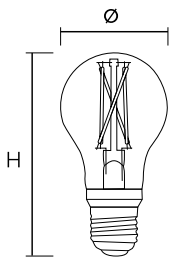

# 5 Colour CCT Filament GLS

- Ideal for retail and residential use, suits a wide range of applications with a single product
- Reduced stock complexity, one lamp replaces multiple SKUs, optimising shelf space and inventory management.
- Filament LED technology, delivers vintage style with modern energy efficiency.
- Warm to cool lighting flexibility, from ultra-warm ambience to crisp daylight, all in one lamp.
- Innovative twist control, simply rotate the Edison Screw cap to select your preferred light tone.
- 5-in-1 CCT versatility, instantly switch between colour temperatures 2200K/2700K/3000K/4000K/6000K
- True GLS form factor – classic lamp shape for perfect compatibility with existing fixtures.

3 Year Silver Warranty				
Code	Lamp Type	Temp	Lm	ØxH (mm)
Dimmable				
61036	7W 5 Colour CCT Filament GLS - ES, Dimmable	2200/2700/3000/4000/6000K	806	60x115
61037	7W 5 Colour CCT Filament GLS - BC, Dimmable	2200/2700/3000/4000/6000K	806	60x115